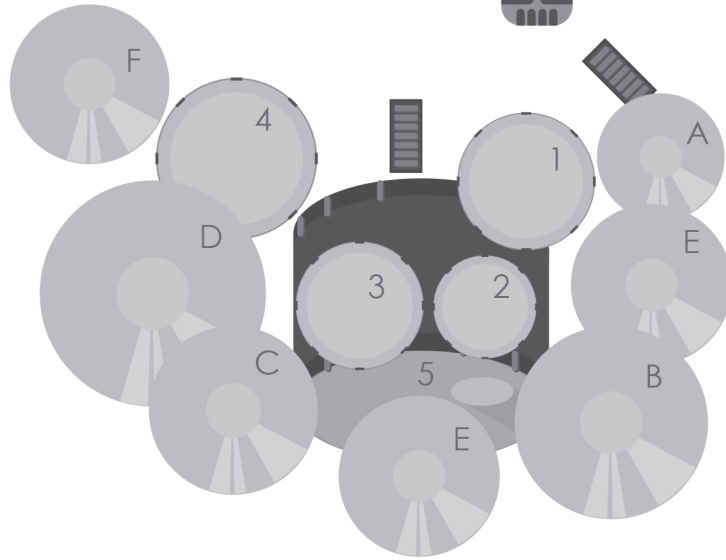

VOCAL MIC #4

MONITOR #4

GUITAR AMP #1  
 2 x 230 V AC  
 1 x [2x] instrument mic  
 1 x stand under the amp

GUITAR AMP #2  
 2 x 230 V AC  
 1 x [2x] instrument mic  
 1 x stand under the amp

BASS AMP  
 2 x 230 V AC  
 1 x line out XLR  
 1 x DI box

A - hi hat  
 B - crash cymbal  
 C - crash cymbal  
 D - ride cymbal  
 E - splash  
 F - china

1 - snare drum  
 2 - tom tom  
 3 - tom tom  
 4 - floor tom  
 5 - bass drum

VOCAL MIC #3

MONITOR #3

VOCAL MIC #1

MONITOR #1

VOCAL MIC #2

MONITOR #2