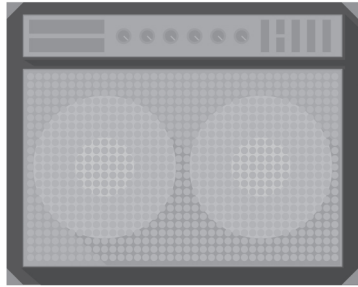

VOCAL MIC #4

MONITOR #4

GUITAR AMP #1  
 2 x 230 V AC  
 1 x [2x] instrument mic  
 1 x stand under the amp

GUITAR AMP #2  
 2 x 230 V AC  
 1 x [2x] instrument mic  
 1 x stand under the amp

BASS AMP  
 2 x 230 V AC  
 1 x line out XLR  
 1 x DI box

A - hi hat  
 B - crash cymbal  
 C - crash cymbal  
 D - ride cymbal  
 E - splash  
 F - china

1 - snare drum  
 2 - tom tom  
 3 - tom tom  
 4 - floor tom  
 5 - bass drum

VOCAL MIC #3

MONITOR #3

VOCAL MIC #1

MONITOR #1

VOCAL MIC #2

MONITOR #2